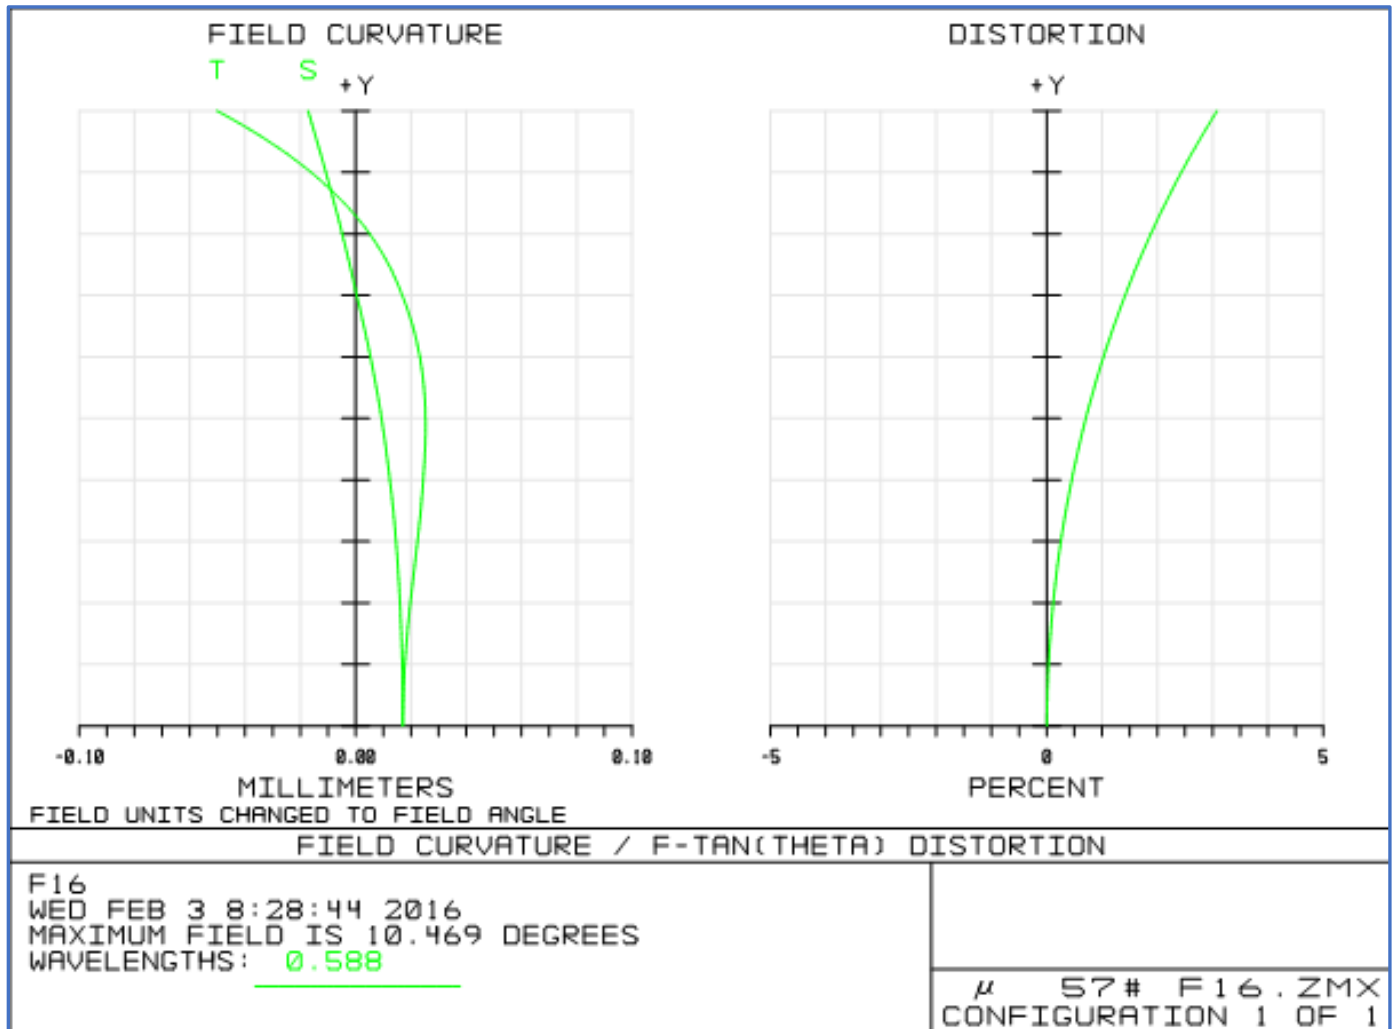

PT-1618MP OPTICAL DATA

Figure 1: MTF Curves

Figure 2: Field Curvature and Distortion