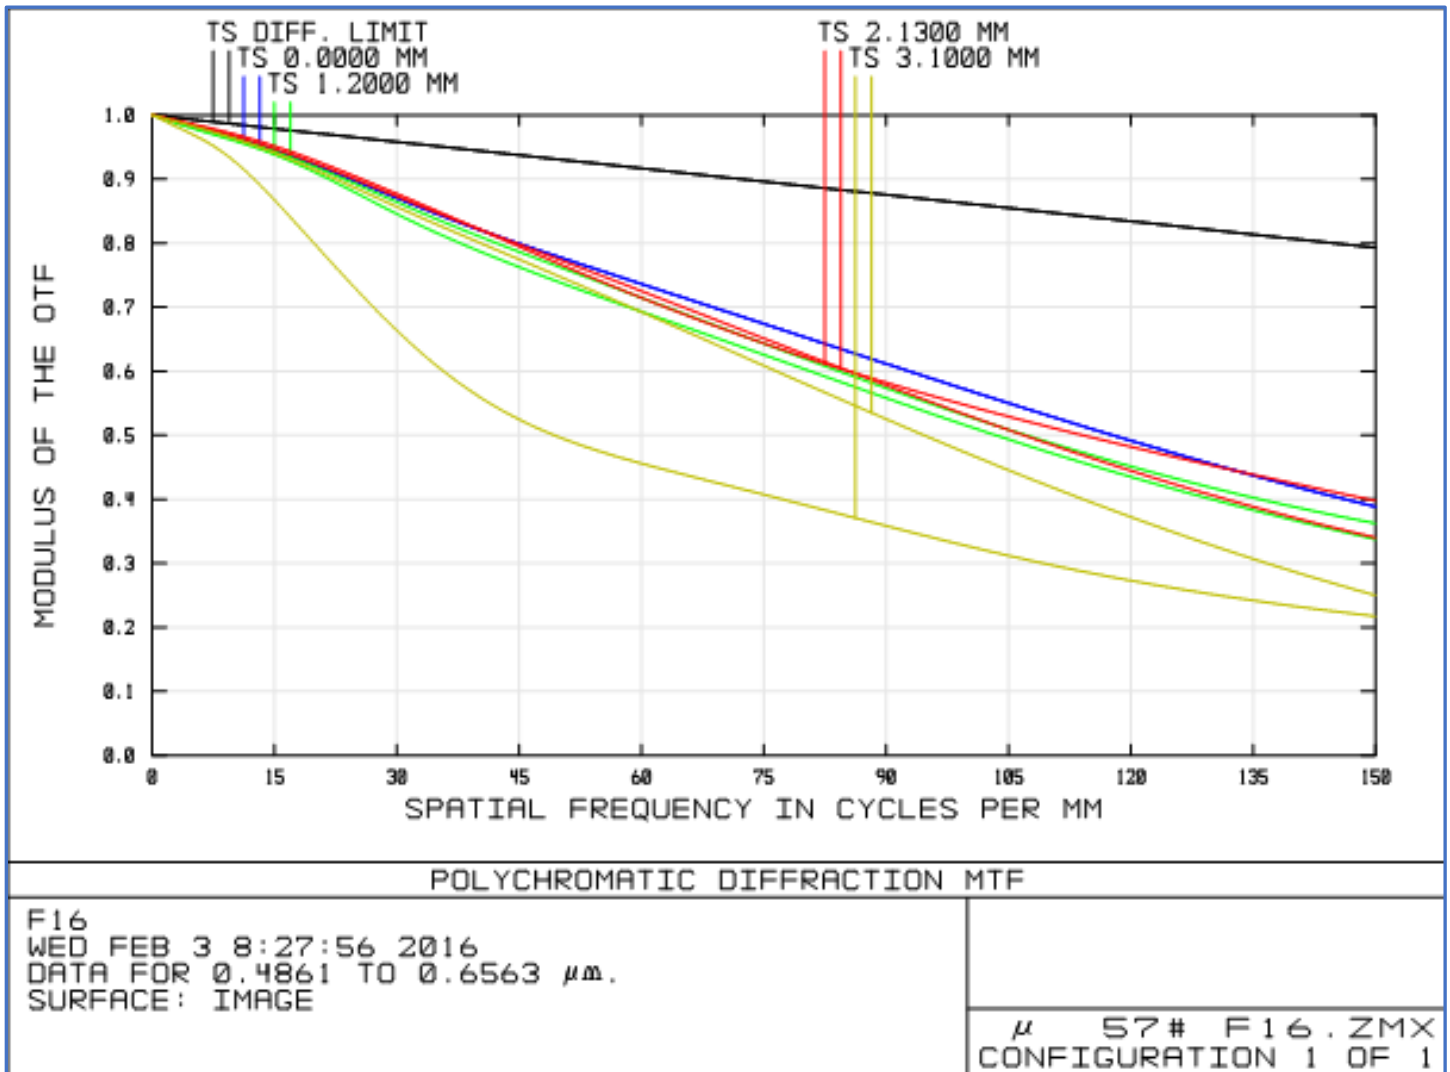

PT-1618MP OPTICAL DATA

Figure 1: MTF Curves

Figure 2: Field Curvature and Distortion